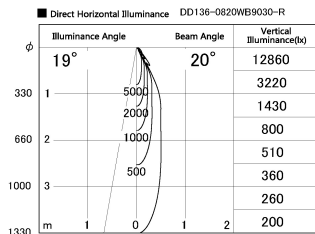

Item no. DD136-0820WB9030-R

Series Name: Cledy versa R-G
(DD136-AG-R)

White Reflector

Installation	Recessed mount
Type	Extra high-efficiency adjustable downlight : Antiglare
Fixture wattage	7.5W
Beam angle	20deg
Color Temp.	3000K
CRI	Ra>90
Luminous	619 lm
Body	Die-cast aluminum alloy
Body finish	N/A
Trim finish	Black
Reflector finish	White
IP Rate	IP20
Light source	COB module
Input Voltage	AC220~240V
Dimming Type	Non-Dimmable
Certificate	CE, CCC
Cut Hole	100mm