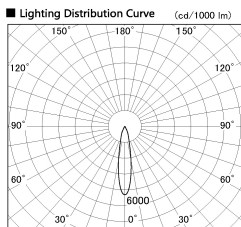

Item no. DD136-0820WB9030-R

Series Name: Cledy versa R-G
(DD136-AG-R)

White Reflector

Installation	Recessed mount
Type	Extra high-efficiency adjustable downlight : Antiglare
Fixture wattage	7.5W
Beam angle	20deg
Color Temp.	3000K
CRI	Ra>90
Luminous	619 lm
Body	Die-cast aluminum alloy
Body finish	N/A
Trim finish	Black
Reflector finish	White
IP Rate	IP20
Light source	COB module
Input Voltage	AC220~240V
Dimming Type	Non-Dimmable
Certificate	CE, CCC
Cut Hole	100mm