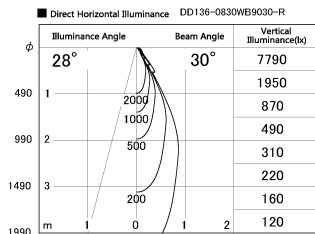

Item no. DD136-0830WB9030-R

Series Name: Cledy versa R-G
(DD136-AG-R)

White Reflector

| | |
|------------------|--|
| Installation | Recessed mount |
| Type | Extra high-efficiency adjustable downlight : Antiglare |
| Fixture wattage | 7.5W |
| Beam angle | 30deg |
| Color Temp. | 3000K |
| CRI | Ra>90 |
| Luminous | 659 lm |
| Body | Die-cast aluminum alloy |
| Body finish | N/A |
| Trim finish | Black |
| Reflector finish | White |
| IP Rate | IP20 |
| Light source | COB module |
| Input Voltage | AC220~240V |
| Dimming Type | Non-Dimmable |
| Certificate | CE, CCC |
| Cut Hole | 100mm |