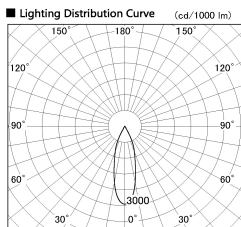

Item no. DD136-0830WB9030-R

Series Name: Cledy versa R-G
(DD136-AG-R)

White Reflector

| | |
|------------------|--|
| Installation | Recessed mount |
| Type | Extra high-efficiency adjustable downlight : Antiglare |
| Fixture wattage | 7.5W |
| Beam angle | 30deg |
| Color Temp. | 3000K |
| CRI | Ra>90 |
| Luminous | 659 lm |
| Body | Die-cast aluminum alloy |
| Body finish | N/A |
| Trim finish | Black |
| Reflector finish | White |
| IP Rate | IP20 |
| Light source | COB module |
| Input Voltage | AC220~240V |
| Dimming Type | Non-Dimmable |
| Certificate | CE, CCC |
| Cut Hole | 100mm |