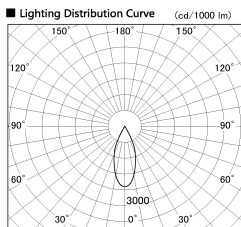

Item no. DD136-0840WB9030-R

Series Name: Cledy versa R-G
(DD136-AG-R)

White Reflector

Installation	Recessed mount
Type	Extra high-efficiency adjustable downlight : Antiglare
Fixture wattage	7.5W
Beam angle	39deg
Color Temp.	3000K
CRI	Ra>90
Luminous	668 lm
Body	Die-cast aluminum alloy
Body finish	N/A
Trim finish	Black
Reflector finish	White
IP Rate	IP20
Light source	COB module
Input Voltage	AC220~240V
Dimming Type	Non-Dimmable
Certificate	CE, CCC
Cut Hole	100mm