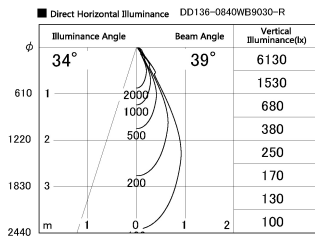

Item no. DD136-0840WB9030-R

Series Name: Cledy versa R-G
(DD136-AG-R)

White Reflector

Installation	Recessed mount
Type	Extra high-efficiency adjustable downlight : Antiglare
Fixture wattage	7.5W
Beam angle	39deg
Color Temp.	3000K
CRI	Ra>90
Luminous	668 lm
Body	Die-cast aluminum alloy
Body finish	N/A
Trim finish	Black
Reflector finish	White
IP Rate	IP20
Light source	COB module
Input Voltage	AC220~240V
Dimming Type	Non-Dimmable
Certificate	CE, CCC
Cut Hole	100mm