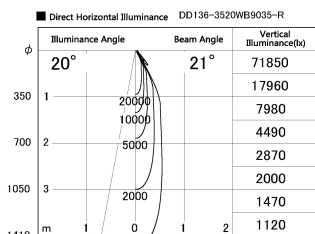

Item no. DD136-3520WB9035-R

Series Name: Cledy versa R-G
(DD136-AG-R)

White Reflector

Installation	Recessed mount
Type	Extra high-efficiency adjustable downlight : Antiglare
Fixture wattage	36W
Beam angle	21 deg
Color Temp.	3500K
CRI	Ra>90
Luminous	3486 lm
Body	Die-cast aluminum alloy
Body finish	N/A
Trim finish	Black
Reflector finish	White
IP Rate	IP20
Light source	COB module
Input Voltage	AC220~240V
Dimming Type	Non-Dimmable
Certificate	CE, CCC
Cut Hole	150mm