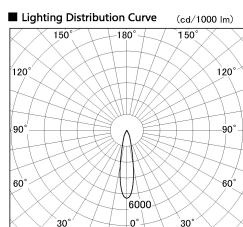

Item no. DD136-3520WB9035-R

Series Name: Cledy versa R-G
(DD136-AG-R)

White Reflector

Installation	Recessed mount
Type	Extra high-efficiency adjustable downlight : Antiglare
Fixture wattage	36W
Beam angle	21 deg
Color Temp.	3500K
CRI	Ra>90
Luminous	3486 lm
Body	Die-cast aluminum alloy
Body finish	N/A
Trim finish	Black
Reflector finish	White
IP Rate	IP20
Light source	COB module
Input Voltage	AC220~240V
Dimming Type	Non-Dimmable
Certificate	CE, CCC
Cut Hole	150mm