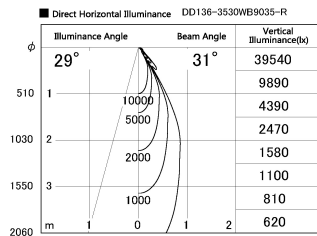

Item no. DD136-3530WB9035-R

Series Name: Cledy versa R-G
(DD136-AG-R)

White Reflector

Installation	Recessed mount
Type	Extra high-efficiency adjustable downlight : Antiglare
Fixture wattage	36W
Beam angle	31 deg
Color Temp.	3500K
CRI	Ra>90
Luminous	3471 lm
Body	Die-cast aluminum alloy
Body finish	N/A
Trim finish	Black
Reflector finish	White
IP Rate	IP20
Light source	COB module
Input Voltage	AC220~240V
Dimming Type	Non-Dimmable
Certificate	CE, CCC
Cut Hole	150mm