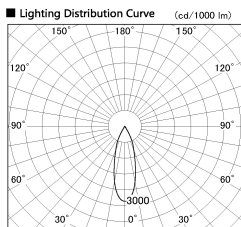

Item no. DD136-3530WB9035-R

Series Name: Cledy versa R-G
(DD136-AG-R)

White Reflector

Installation	Recessed mount
Type	Extra high-efficiency adjustable downlight : Antiglare
Fixture wattage	36W
Beam angle	31 deg
Color Temp.	3500K
CRI	Ra>90
Luminous	3471 lm
Body	Die-cast aluminum alloy
Body finish	N/A
Trim finish	Black
Reflector finish	White
IP Rate	IP20
Light source	COB module
Input Voltage	AC220~240V
Dimming Type	Non-Dimmable
Certificate	CE, CCC
Cut Hole	150mm