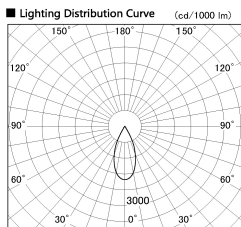

Item no. DD136-3540WB9035-R

Series Name: Cledy versa R-G  
(DD136-AG-R)

White Reflector

Installation	Recessed mount
Type	Extra high-efficiency adjustable downlight : Antiglare
Fixture wattage	36W
Beam angle	42 deg
Color Temp.	3500K
CRI	Ra>90
Luminous	3441 lm
Body	Die-cast aluminum alloy
Body finish	N/A
Trim finish	Black
Reflector finish	White
IP Rate	IP20
Light source	COB module
Input Voltage	AC220~240V
Dimming Type	Non-Dimmable
Certificate	CE, CCC
Cut Hole	150mm