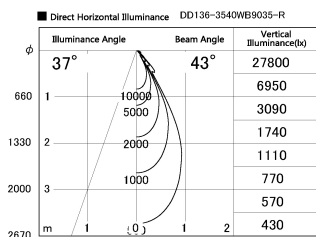

Item no. DD136-3540WB9035-R

Series Name: Cledy versa R-G
(DD136-AG-R)

White Reflector

Installation	Recessed mount
Type	Extra high-efficiency adjustable downlight : Antiglare
Fixture wattage	36W
Beam angle	42 deg
Color Temp.	3500K
CRI	Ra>90
Luminous	3441 lm
Body	Die-cast aluminum alloy
Body finish	N/A
Trim finish	Black
Reflector finish	White
IP Rate	IP20
Light source	COB module
Input Voltage	AC220~240V
Dimming Type	Non-Dimmable
Certificate	CE, CCC
Cut Hole	150mm