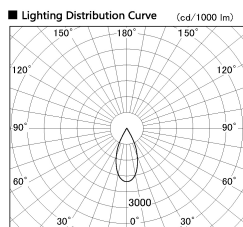

Item no. DD136-3540WB9035-R

Series Name: Cledy versa R-G
(DD136-AG-R)

White Reflector

Installation	Recessed mount
Type	Extra high-efficiency adjustable downlight : Antiglare
Fixture wattage	36W
Beam angle	42 deg
Color Temp.	3500K
CRI	Ra>90
Luminous	3441 lm
Body	Die-cast aluminum alloy
Body finish	N/A
Trim finish	Black
Reflector finish	White
IP Rate	IP20
Light source	COB module
Input Voltage	AC220~240V
Dimming Type	Non-Dimmable
Certificate	CE, CCC
Cut Hole	150mm