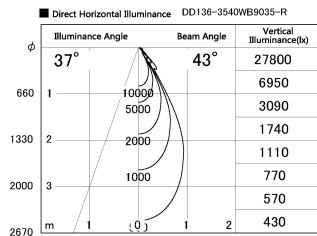

Item no. DD136-3540WB9035-R

Series Name: Cledy versa R-G  
(DD136-AG-R)

White Reflector

Installation	Recessed mount
Type	Extra high-efficiency adjustable downlight : Antiglare
Fixture wattage	36W
Beam angle	42 deg
Color Temp.	3500K
CRI	Ra>90
Luminous	3441 lm
Body	Die-cast aluminum alloy
Body finish	N/A
Trim finish	Black
Reflector finish	White
IP Rate	IP20
Light source	COB module
Input Voltage	AC220~240V
Dimming Type	Non-Dimmable
Certificate	CE, CCC
Cut Hole	150mm