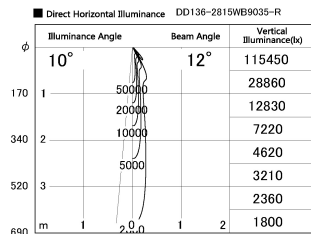

Item no. DD136-2815WB9035-R

Series Name: Cledy versa R-G
(DD136-AG-R)

White Reflector

Installation	Recessed mount
Type	Extra high-efficiency adjustable downlight : Antiglare
Fixture wattage	28W
Beam angle	12 deg
Color Temp.	3500K
CRI	Ra>90
Luminous	2387 lm
Body	Die-cast aluminum alloy
Body finish	N/A
Trim finish	Black
Reflector finish	White
IP Rate	IP20
Light source	COB module
Input Voltage	AC220~240V
Dimming Type	Non-Dimmable
Certificate	CE, CCC
Cut Hole	150mm