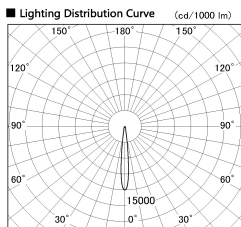

Item no. DD136-2815WB9035-R

Series Name: Cledy versa R-G
(DD136-AG-R)

White Reflector

Installation	Recessed mount
Type	Extra high-efficiency adjustable downlight : Antiglare
Fixture wattage	28W
Beam angle	12 deg
Color Temp.	3500K
CRI	Ra>90
Luminous	2387 lm
Body	Die-cast aluminum alloy
Body finish	N/A
Trim finish	Black
Reflector finish	White
IP Rate	IP20
Light source	COB module
Input Voltage	AC220~240V
Dimming Type	Non-Dimmable
Certificate	CE, CCC
Cut Hole	150mm