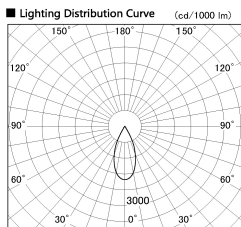

Item no. DD136-2840WB9035-R

Series Name: Cledy versa R-G
(DD136-AG-R)

White Reflector

Installation	Recessed mount
Type	Extra high-efficiency adjustable downlight : Antiglare
Fixture wattage	28W
Beam angle	42 deg
Color Temp.	3500K
CRI	Ra>90
Luminous	2728 lm
Body	Die-cast aluminum alloy
Body finish	N/A
Trim finish	Black
Reflector finish	White
IP Rate	IP20
Light source	COB module
Input Voltage	AC220~240V
Dimming Type	Non-Dimmable
Certificate	CE, CCC
Cut Hole	150mm