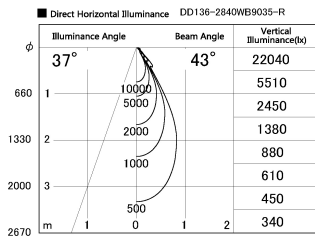

Item no. DD136-2840WB9035-R

Series Name: Cledy versa R-G
(DD136-AG-R)

White Reflector

Installation	Recessed mount
Type	Extra high-efficiency adjustable downlight : Antiglare
Fixture wattage	28W
Beam angle	42 deg
Color Temp.	3500K
CRI	Ra>90
Luminous	2728 lm
Body	Die-cast aluminum alloy
Body finish	N/A
Trim finish	Black
Reflector finish	White
IP Rate	IP20
Light source	COB module
Input Voltage	AC220~240V
Dimming Type	Non-Dimmable
Certificate	CE, CCC
Cut Hole	150mm