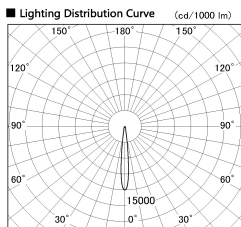

Item no. DD136-2615WB9035-R

Series Name: Cledy versa R-G
(DD136-AG-R)

White Reflector

Installation	Recessed mount
Type	Extra high-efficiency adjustable downlight : Antiglare
Fixture wattage	23W
Beam angle	12 deg
Color Temp.	3500K
CRI	Ra>90
Luminous	2065 lm
Body	Die-cast aluminum alloy
Body finish	N/A
Trim finish	Black
Reflector finish	White
IP Rate	IP20
Light source	COB module
Input Voltage	AC220~240V
Dimming Type	Non-Dimmable
Certificate	CE, CCC
Cut Hole	150mm