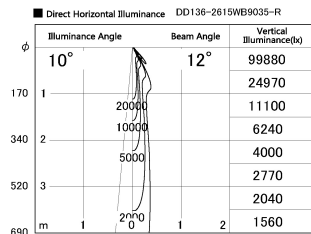

Item no. DD136-2615WB9035-R

Series Name: Cledy versa R-G
(DD136-AG-R)

White Reflector

Installation	Recessed mount
Type	Extra high-efficiency adjustable downlight : Antiglare
Fixture wattage	23W
Beam angle	12 deg
Color Temp.	3500K
CRI	Ra>90
Luminous	2065 lm
Body	Die-cast aluminum alloy
Body finish	N/A
Trim finish	Black
Reflector finish	White
IP Rate	IP20
Light source	COB module
Input Voltage	AC220~240V
Dimming Type	Non-Dimmable
Certificate	CE, CCC
Cut Hole	150mm