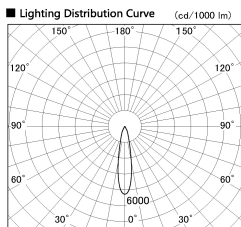

Item no. DD136-2620WB9035-R

Series Name: Cledy versa R-G
(DD136-AG-R)

White Reflector

Installation	Recessed mount
Type	Extra high-efficiency adjustable downlight : Antiglare
Fixture wattage	23W
Beam angle	21 deg
Color Temp.	3500K
CRI	Ra>90
Luminous	2391 lm
Body	Die-cast aluminum alloy
Body finish	N/A
Trim finish	Black
Reflector finish	White
IP Rate	IP20
Light source	COB module
Input Voltage	AC220~240V
Dimming Type	Non-Dimmable
Certificate	CE, CCC
Cut Hole	150mm