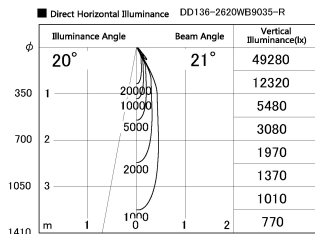

Item no. DD136-2620WB9035-R

Series Name: Cledy versa R-G
(DD136-AG-R)

White Reflector

Installation	Recessed mount
Type	Extra high-efficiency adjustable downlight : Antiglare
Fixture wattage	23W
Beam angle	21 deg
Color Temp.	3500K
CRI	Ra>90
Luminous	2391 lm
Body	Die-cast aluminum alloy
Body finish	N/A
Trim finish	Black
Reflector finish	White
IP Rate	IP20
Light source	COB module
Input Voltage	AC220~240V
Dimming Type	Non-Dimmable
Certificate	CE, CCC
Cut Hole	150mm