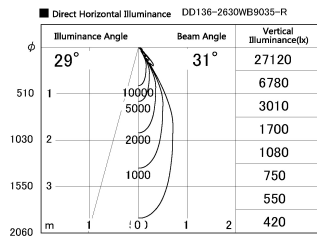

Item no. DD136-2630WB9035-R

Series Name: Cledy versa R-G
(DD136-AG-R)

White Reflector

Installation	Recessed mount
Type	Extra high-efficiency adjustable downlight : Antiglare
Fixture wattage	23W
Beam angle	31 deg
Color Temp.	3500K
CRI	Ra>90
Luminous	2381 lm
Body	Die-cast aluminum alloy
Body finish	N/A
Trim finish	Black
Reflector finish	White
IP Rate	IP20
Light source	COB module
Input Voltage	AC220~240V
Dimming Type	Non-Dimmable
Certificate	CE, CCC
Cut Hole	150mm