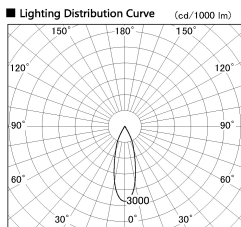

Item no. DD136-2630WB9035-R

Series Name: Cledy versa R-G
(DD136-AG-R)

White Reflector

Installation	Recessed mount
Type	Extra high-efficiency adjustable downlight : Antiglare
Fixture wattage	23W
Beam angle	31 deg
Color Temp.	3500K
CRI	Ra>90
Luminous	2381 lm
Body	Die-cast aluminum alloy
Body finish	N/A
Trim finish	Black
Reflector finish	White
IP Rate	IP20
Light source	COB module
Input Voltage	AC220~240V
Dimming Type	Non-Dimmable
Certificate	CE, CCC
Cut Hole	150mm