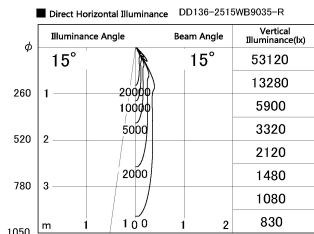

Item no. DD136-2515WB9035-R

Series Name: Cledy versa R-G
(DD136-AG-R)

White Reflector

Installation	Recessed mount
Type	Extra high-efficiency adjustable downlight : Antiglare
Fixture wattage	23W
Beam angle	14 deg
Color Temp.	3500K
CRI	Ra>90
Luminous	1938 lm
Body	Die-cast aluminum alloy
Body finish	N/A
Trim finish	Black
Reflector finish	White
IP Rate	IP20
Light source	COB module
Input Voltage	AC220~240V
Dimming Type	Non-Dimmable
Certificate	CE, CCC
Cut Hole	125mm