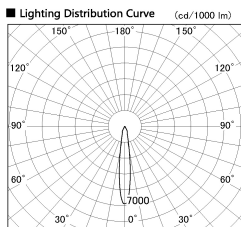

Item no. DD136-2515WB9035-R

Series Name: Cledy versa R-G
(DD136-AG-R)

White Reflector

Installation	Recessed mount
Type	Extra high-efficiency adjustable downlight : Antiglare
Fixture wattage	23W
Beam angle	14 deg
Color Temp.	3500K
CRI	Ra>90
Luminous	1938 lm
Body	Die-cast aluminum alloy
Body finish	N/A
Trim finish	Black
Reflector finish	White
IP Rate	IP20
Light source	COB module
Input Voltage	AC220~240V
Dimming Type	Non-Dimmable
Certificate	CE, CCC
Cut Hole	125mm