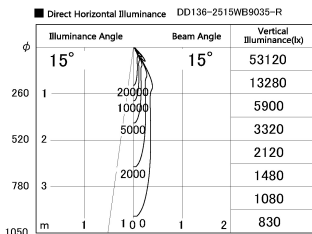

Item no. DD136-2515WB9035-R

Series Name: Cledy versa R-G
(DD136-AG-R)

White Reflector

Installation	Recessed mount
Type	Extra high-efficiency adjustable downlight : Antiglare
Fixture wattage	23W
Beam angle	14 deg
Color Temp.	3500K
CRI	Ra>90
Luminous	1938 lm
Body	Die-cast aluminum alloy
Body finish	N/A
Trim finish	Black
Reflector finish	White
IP Rate	IP20
Light source	COB module
Input Voltage	AC220~240V
Dimming Type	Non-Dimmable
Certificate	CE, CCC
Cut Hole	125mm