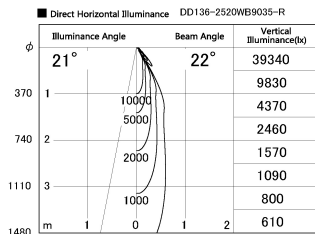

Item no. DD136-2520WB9035-R

Series Name: Cledy versa R-G
(DD136-AG-R)

White Reflector

Installation	Recessed mount
Type	Extra high-efficiency adjustable downlight : Antiglare
Fixture wattage	23W
Beam angle	21 deg
Color Temp.	3500K
CRI	Ra>90
Luminous	2155 lm
Body	Die-cast aluminum alloy
Body finish	N/A
Trim finish	Black
Reflector finish	White
IP Rate	IP20
Light source	COB module
Input Voltage	AC220~240V
Dimming Type	Non-Dimmable
Certificate	CE, CCC
Cut Hole	125mm