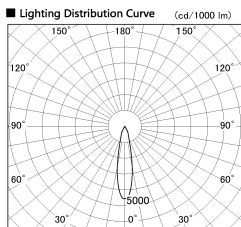

Item no. DD136-2520WB9035-R

Series Name: Cledy versa R-G
(DD136-AG-R)

White Reflector

Installation	Recessed mount
Type	Extra high-efficiency adjustable downlight : Antiglare
Fixture wattage	23W
Beam angle	21 deg
Color Temp.	3500K
CRI	Ra>90
Luminous	2155 lm
Body	Die-cast aluminum alloy
Body finish	N/A
Trim finish	Black
Reflector finish	White
IP Rate	IP20
Light source	COB module
Input Voltage	AC220~240V
Dimming Type	Non-Dimmable
Certificate	CE, CCC
Cut Hole	125mm