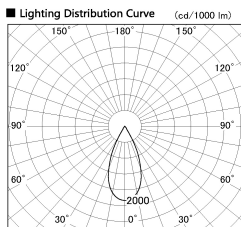

Item no. DD136-2540WB9035-R

Series Name: Cledy versa R-G
(DD136-AG-R)

White Reflector

Installation	Recessed mount
Type	Extra high-efficiency adjustable downlight : Antiglare
Fixture wattage	23W
Beam angle	43 deg
Color Temp.	3500K
CRI	Ra>90
Luminous	2243 lm
Body	Die-cast aluminum alloy
Body finish	N/A
Trim finish	Black
Reflector finish	White
IP Rate	IP20
Light source	COB module
Input Voltage	AC220~240V
Dimming Type	Non-Dimmable
Certificate	CE, CCC
Cut Hole	125mm