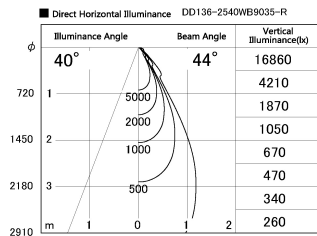

Item no. DD136-2540WB9035-R

Series Name: Cledy versa R-G
(DD136-AG-R)

White Reflector

Installation	Recessed mount
Type	Extra high-efficiency adjustable downlight : Antiglare
Fixture wattage	23W
Beam angle	43 deg
Color Temp.	3500K
CRI	Ra>90
Luminous	2243 lm
Body	Die-cast aluminum alloy
Body finish	N/A
Trim finish	Black
Reflector finish	White
IP Rate	IP20
Light source	COB module
Input Voltage	AC220~240V
Dimming Type	Non-Dimmable
Certificate	CE, CCC
Cut Hole	125mm