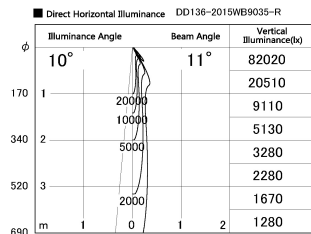

Item no. DD136-2015WB9035-R

Series Name: Cledy versa R-G
(DD136-AG-R)

White Reflector

Installation	Recessed mount
Type	Extra high-efficiency adjustable downlight : Antiglare
Fixture wattage	20W
Beam angle	12 deg
Color Temp.	3500K
CRI	Ra>90
Luminous	1616 lm
Body	Die-cast aluminum alloy
Body finish	N/A
Trim finish	Black
Reflector finish	White
IP Rate	IP20
Light source	COB module
Input Voltage	AC220~240V
Dimming Type	Non-Dimmable
Certificate	CE, CCC
Cut Hole	125mm