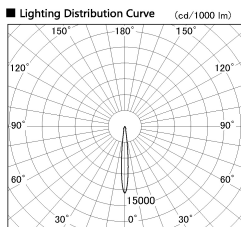

Item no. DD136-2015WB9035-R

Series Name: Cledy versa R-G
(DD136-AG-R)

White Reflector

Installation	Recessed mount
Type	Extra high-efficiency adjustable downlight : Antiglare
Fixture wattage	20W
Beam angle	12 deg
Color Temp.	3500K
CRI	Ra>90
Luminous	1616 lm
Body	Die-cast aluminum alloy
Body finish	N/A
Trim finish	Black
Reflector finish	White
IP Rate	IP20
Light source	COB module
Input Voltage	AC220~240V
Dimming Type	Non-Dimmable
Certificate	CE, CCC
Cut Hole	125mm