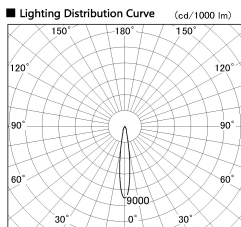

Item no. DD136-2020WB9035-R

Series Name: Cledy versa R-G  
(DD136-AG-R)

White Reflector

Installation	Recessed mount
Type	Extra high-efficiency adjustable downlight : Antiglare
Fixture wattage	20W
Beam angle	15 deg
Color Temp.	3500K
CRI	Ra>90
Luminous	1768 lm
Body	Die-cast aluminum alloy
Body finish	N/A
Trim finish	Black
Reflector finish	White
IP Rate	IP20
Light source	COB module
Input Voltage	AC220~240V
Dimming Type	Non-Dimmable
Certificate	CE, CCC
Cut Hole	125mm