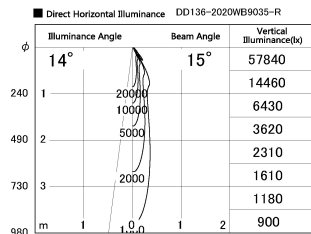

Item no. DD136-2020WB9035-R

Series Name: Cledy versa R-G  
(DD136-AG-R)

White Reflector

Installation	Recessed mount
Type	Extra high-efficiency adjustable downlight : Antiglare
Fixture wattage	20W
Beam angle	15 deg
Color Temp.	3500K
CRI	Ra>90
Luminous	1768 lm
Body	Die-cast aluminum alloy
Body finish	N/A
Trim finish	Black
Reflector finish	White
IP Rate	IP20
Light source	COB module
Input Voltage	AC220~240V
Dimming Type	Non-Dimmable
Certificate	CE, CCC
Cut Hole	125mm