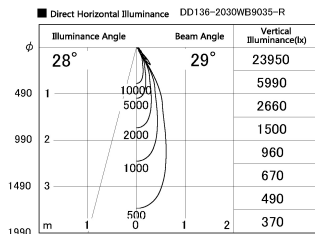

Item no. DD136-2030WB9035-R

Series Name: Cledy versa R-G
(DD136-AG-R)

White Reflector

Installation	Recessed mount
Type	Extra high-efficiency adjustable downlight : Antiglare
Fixture wattage	20W
Beam angle	28 deg
Color Temp.	3500K
CRI	Ra>90
Luminous	1826 lm
Body	Die-cast aluminum alloy
Body finish	N/A
Trim finish	Black
Reflector finish	White
IP Rate	IP20
Light source	COB module
Input Voltage	AC220~240V
Dimming Type	Non-Dimmable
Certificate	CE, CCC
Cut Hole	125mm