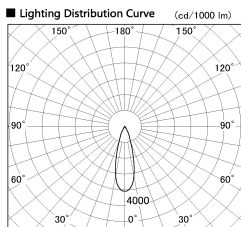

Item no. DD136-2030WB9035-R

Series Name: Cledy versa R-G
(DD136-AG-R)

White Reflector

Installation	Recessed mount
Type	Extra high-efficiency adjustable downlight : Antiglare
Fixture wattage	20W
Beam angle	28 deg
Color Temp.	3500K
CRI	Ra>90
Luminous	1826 lm
Body	Die-cast aluminum alloy
Body finish	N/A
Trim finish	Black
Reflector finish	White
IP Rate	IP20
Light source	COB module
Input Voltage	AC220~240V
Dimming Type	Non-Dimmable
Certificate	CE, CCC
Cut Hole	125mm