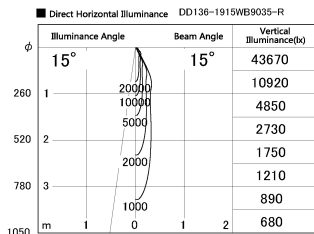

Item no. DD136-1915WB9035-R

Series Name: Cledy versa R-G
(DD136-AG-R)

White Reflector

| | |
|------------------|--------------------------------------------------------|
| Installation | Recessed mount |
| Type | Extra high-efficiency adjustable downlight : Antiglare |
| Fixture wattage | 18.6W |
| Beam angle | 15 deg |
| Color Temp. | 3500K |
| CRI | Ra>90 |
| Luminous | 1445 lm |
| Body | Die-cast aluminum alloy |
| Body finish | N/A |
| Trim finish | Black |
| Reflector finish | White |
| IP Rate | IP20 |
| Light source | COB module |
| Input Voltage | AC220~240V |
| Dimming Type | Non-Dimmable |
| Certificate | CE, CCC |
| Cut Hole | 100mm |