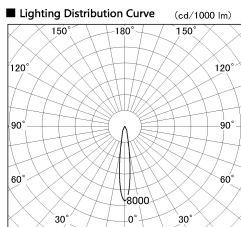

Item no. DD136-1915WB9035-R

Series Name: Cledy versa R-G
(DD136-AG-R)

White Reflector

| | |
|------------------|--------------------------------------------------------|
| Installation | Recessed mount |
| Type | Extra high-efficiency adjustable downlight : Antiglare |
| Fixture wattage | 18.6W |
| Beam angle | 15 deg |
| Color Temp. | 3500K |
| CRI | Ra>90 |
| Luminous | 1445 lm |
| Body | Die-cast aluminum alloy |
| Body finish | N/A |
| Trim finish | Black |
| Reflector finish | White |
| IP Rate | IP20 |
| Light source | COB module |
| Input Voltage | AC220~240V |
| Dimming Type | Non-Dimmable |
| Certificate | CE, CCC |
| Cut Hole | 100mm |