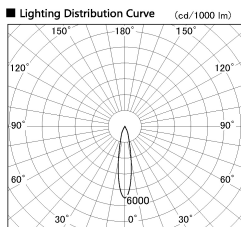

Item no. DD136-1920WB9035-R

Series Name: Cledy versa R-G
(DD136-AG-R)

White Reflector

Installation	Recessed mount
Type	Extra high-efficiency adjustable downlight : Antiglare
Fixture wattage	18.6W
Beam angle	19 deg
Color Temp.	3500K
CRI	Ra>90
Luminous	1506 lm
Body	Die-cast aluminum alloy
Body finish	N/A
Trim finish	Black
Reflector finish	White
IP Rate	IP20
Light source	COB module
Input Voltage	AC220~240V
Dimming Type	Non-Dimmable
Certificate	CE, CCC
Cut Hole	100mm