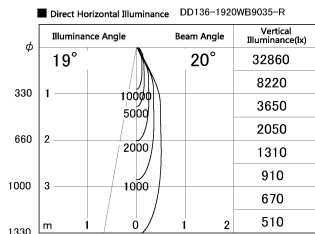

Item no. DD136-1920WB9035-R

Series Name: Cledy versa R-G
(DD136-AG-R)

White Reflector

Installation	Recessed mount
Type	Extra high-efficiency adjustable downlight : Antiglare
Fixture wattage	18.6W
Beam angle	19 deg
Color Temp.	3500K
CRI	Ra>90
Luminous	1506 lm
Body	Die-cast aluminum alloy
Body finish	N/A
Trim finish	Black
Reflector finish	White
IP Rate	IP20
Light source	COB module
Input Voltage	AC220~240V
Dimming Type	Non-Dimmable
Certificate	CE, CCC
Cut Hole	100mm