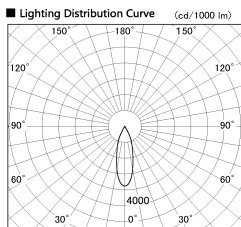

Item no. DD136-1930WB9035-R

Series Name: Cledy versa R-G
(DD136-AG-R)

White Reflector

Installation	Recessed mount
Type	Extra high-efficiency adjustable downlight : Antiglare
Fixture wattage	18.6W
Beam angle	29 deg
Color Temp.	3500K
CRI	Ra>90
Luminous	1604 lm
Body	Die-cast aluminum alloy
Body finish	N/A
Trim finish	Black
Reflector finish	White
IP Rate	IP20
Light source	COB module
Input Voltage	AC220~240V
Dimming Type	Non-Dimmable
Certificate	CE, CCC
Cut Hole	100mm