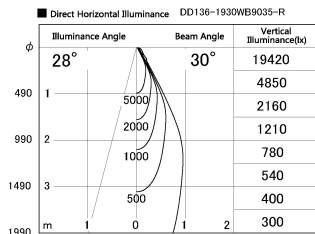

Item no. DD136-1930WB9035-R

Series Name: Cledy versa R-G
(DD136-AG-R)

White Reflector

Installation	Recessed mount
Type	Extra high-efficiency adjustable downlight : Antiglare
Fixture wattage	18.6W
Beam angle	29 deg
Color Temp.	3500K
CRI	Ra>90
Luminous	1604 lm
Body	Die-cast aluminum alloy
Body finish	N/A
Trim finish	Black
Reflector finish	White
IP Rate	IP20
Light source	COB module
Input Voltage	AC220~240V
Dimming Type	Non-Dimmable
Certificate	CE, CCC
Cut Hole	100mm