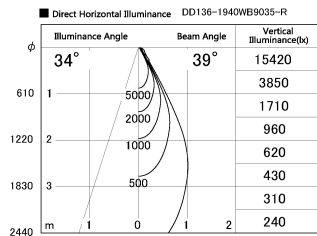

Item no. DD136-1940WB9035-R

Series Name: Cledy versa R-G
(DD136-AG-R)

White Reflector

Installation	Recessed mount
Type	Extra high-efficiency adjustable downlight : Antiglare
Fixture wattage	18.6W
Beam angle	40 deg
Color Temp.	3500K
CRI	Ra>90
Luminous	1634 lm
Body	Die-cast aluminum alloy
Body finish	N/A
Trim finish	Black
Reflector finish	White
IP Rate	IP20
Light source	COB module
Input Voltage	AC220~240V
Dimming Type	Non-Dimmable
Certificate	CE, CCC
Cut Hole	100mm