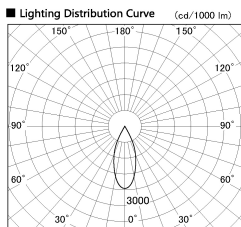

Item no. DD136-1940WB9035-R

Series Name: Cledy versa R-G
(DD136-AG-R)

White Reflector

Installation	Recessed mount
Type	Extra high-efficiency adjustable downlight : Antiglare
Fixture wattage	18.6W
Beam angle	40 deg
Color Temp.	3500K
CRI	Ra>90
Luminous	1634 lm
Body	Die-cast aluminum alloy
Body finish	N/A
Trim finish	Black
Reflector finish	White
IP Rate	IP20
Light source	COB module
Input Voltage	AC220~240V
Dimming Type	Non-Dimmable
Certificate	CE, CCC
Cut Hole	100mm