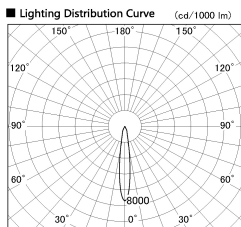

Item no. DD136-1115WB9035-R

Series Name: Cledy versa R-G  
(DD136-AG-R)

White Reflector

|                  |  |
|------------------|--|
| Installation     | Recessed mount   |
| Type             | Extra high-efficiency adjustable downlight : Antiglare |
| Fixture wattage  | 10.5W  |
| Beam angle       | 15 deg   |
| Color Temp.      | 3500K  |
| CRI              | Ra>90  |
| Luminous         | 828 lm   |
| Body             | Die-cast aluminum alloy                                |
| Body finish      | N/A  |
| Trim finish      | Black  |
| Reflector finish | White  |
| IP Rate          | IP20   |
| Light source     | COB module   |
| Input Voltage    | AC220~240V   |
| Dimming Type     | Non-Dimmable   |
| Certificate      | CE, CCC  |
| Cut Hole         | 100mm  |