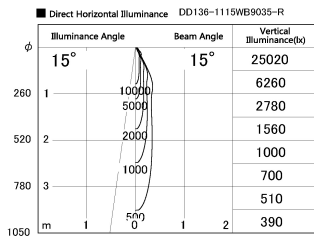

Item no. DD136-1115WB9035-R

Series Name: Cledy versa R-G  
(DD136-AG-R)

White Reflector

|                  |  |
|------------------|--|
| Installation     | Recessed mount   |
| Type             | Extra high-efficiency adjustable downlight : Antiglare |
| Fixture wattage  | 10.5W  |
| Beam angle       | 15 deg   |
| Color Temp.      | 3500K  |
| CRI              | Ra>90  |
| Luminous         | 828 lm   |
| Body             | Die-cast aluminum alloy                                |
| Body finish      | N/A  |
| Trim finish      | Black  |
| Reflector finish | White  |
| IP Rate          | IP20   |
| Light source     | COB module   |
| Input Voltage    | AC220~240V   |
| Dimming Type     | Non-Dimmable   |
| Certificate      | CE, CCC  |
| Cut Hole         | 100mm  |