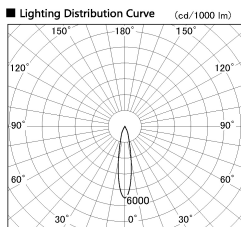

Item no. DD136-1120WB9035-R

Series Name: Cledy versa R-G  
(DD136-AG-R)

White Reflector

Installation	Recessed mount
Type	Extra high-efficiency adjustable downlight : Antiglare
Fixture wattage	10.5W
Beam angle	19 deg
Color Temp.	3500K
CRI	Ra>90
Luminous	863 lm
Body	Die-cast aluminum alloy
Body finish	N/A
Trim finish	Black
Reflector finish	White
IP Rate	IP20
Light source	COB module
Input Voltage	AC220~240V
Dimming Type	Non-Dimmable
Certificate	CE, CCC
Cut Hole	100mm