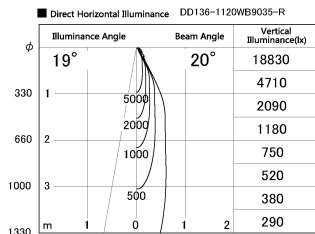

Item no. DD136-1120WB9035-R

Series Name: Cledy versa R-G  
(DD136-AG-R)

White Reflector

Installation	Recessed mount
Type	Extra high-efficiency adjustable downlight : Antiglare
Fixture wattage	10.5W
Beam angle	19 deg
Color Temp.	3500K
CRI	Ra>90
Luminous	863 lm
Body	Die-cast aluminum alloy
Body finish	N/A
Trim finish	Black
Reflector finish	White
IP Rate	IP20
Light source	COB module
Input Voltage	AC220~240V
Dimming Type	Non-Dimmable
Certificate	CE, CCC
Cut Hole	100mm