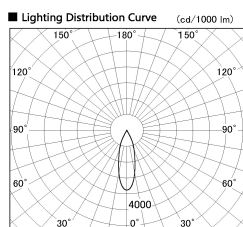

Item no. DD136-1130WB9035-R

Series Name: Cledy versa R-G
(DD136-AG-R)

White Reflector

Installation	Recessed mount
Type	Extra high-efficiency adjustable downlight : Antiglare
Fixture wattage	10.5W
Beam angle	29 deg
Color Temp.	3500K
CRI	Ra>90
Luminous	919 lm
Body	Die-cast aluminum alloy
Body finish	N/A
Trim finish	Black
Reflector finish	White
IP Rate	IP20
Light source	COB module
Input Voltage	AC220~240V
Dimming Type	Non-Dimmable
Certificate	CE, CCC
Cut Hole	100mm