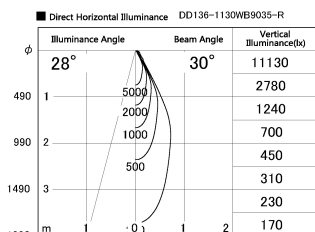

Item no. DD136-1130WB9035-R

Series Name: Cledy versa R-G
(DD136-AG-R)

White Reflector

Installation	Recessed mount
Type	Extra high-efficiency adjustable downlight : Antiglare
Fixture wattage	10.5W
Beam angle	29 deg
Color Temp.	3500K
CRI	Ra>90
Luminous	919 lm
Body	Die-cast aluminum alloy
Body finish	N/A
Trim finish	Black
Reflector finish	White
IP Rate	IP20
Light source	COB module
Input Voltage	AC220~240V
Dimming Type	Non-Dimmable
Certificate	CE, CCC
Cut Hole	100mm