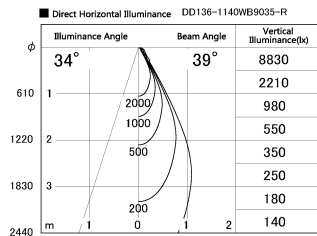

Item no. DD136-1140WB9035-R

Series Name: Cledy versa R-G
(DD136-AG-R)

White Reflector

Installation	Recessed mount
Type	Extra high-efficiency adjustable downlight : Antiglare

Fixture wattage	10.5W
-----------------	-------

Beam angle	40 deg
------------	--------

Color Temp.	3500K
-------------	-------

CRI	Ra>90
-----	-------

Luminous	936 lm
----------	--------

Body	Die-cast aluminum alloy
------	-------------------------

Body finish	N/A
-------------	-----