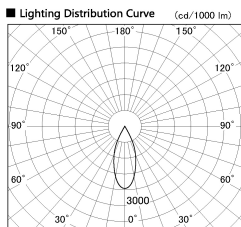

Item no. DD136-1140WB9035-R

Series Name: Cledy versa R-G
(DD136-AG-R)

White Reflector

Installation	Recessed mount
Type	Extra high-efficiency adjustable downlight : Antiglare

Fixture wattage	10.5W
-----------------	-------

Beam angle	40 deg
------------	--------

Color Temp.	3500K
-------------	-------

CRI	Ra>90
-----	-------

Luminous	936 lm
----------	--------

Body	Die-cast aluminum alloy
------	-------------------------

Body finish	N/A
-------------	-----