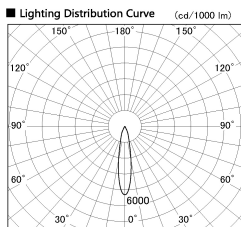

Item no. DD136-0820WB9035-R

Series Name: Cledy versa R-G
(DD136-AG-R)

White Reflector

Installation	Recessed mount
Type	Extra high-efficiency adjustable downlight : Antiglare
Fixture wattage	7.5W
Beam angle	20deg
Color Temp.	3500K
CRI	Ra>90
Luminous	613 lm
Body	Die-cast aluminum alloy
Body finish	N/A
Trim finish	Black
Reflector finish	White
IP Rate	IP20
Light source	COB module
Input Voltage	AC220~240V
Dimming Type	Non-Dimmable
Certificate	CE, CCC
Cut Hole	100mm