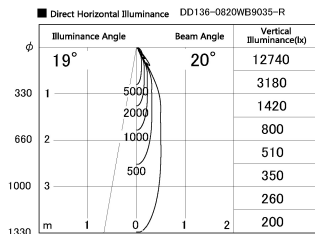

Item no. DD136-0820WB9035-R

Series Name: Cledy versa R-G
(DD136-AG-R)

White Reflector

Installation	Recessed mount
Type	Extra high-efficiency adjustable downlight : Antiglare
Fixture wattage	7.5W
Beam angle	20deg
Color Temp.	3500K
CRI	Ra>90
Luminous	613 lm
Body	Die-cast aluminum alloy
Body finish	N/A
Trim finish	Black
Reflector finish	White
IP Rate	IP20
Light source	COB module
Input Voltage	AC220~240V
Dimming Type	Non-Dimmable
Certificate	CE, CCC
Cut Hole	100mm