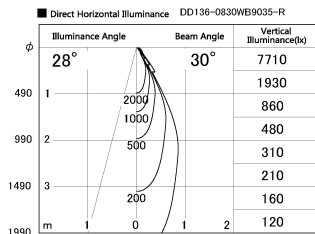

Item no. DD136-0830WB9035-R

Series Name: Cledy versa R-G  
(DD136-AG-R)

White Reflector

Installation	Recessed mount
Type	Extra high-efficiency adjustable downlight : Antiglare
Fixture wattage	7.5W
Beam angle	30deg
Color Temp.	3500K
CRI	Ra>90
Luminous	652 lm
Body	Die-cast aluminum alloy
Body finish	N/A
Trim finish	Black
Reflector finish	White
IP Rate	IP20
Light source	COB module
Input Voltage	AC220~240V
Dimming Type	Non-Dimmable
Certificate	CE, CCC
Cut Hole	100mm