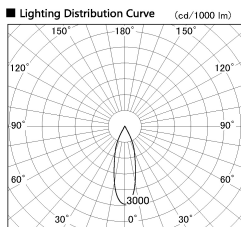

Item no. DD136-0830WB9035-R

Series Name: Cledy versa R-G  
(DD136-AG-R)

White Reflector

Installation	Recessed mount
Type	Extra high-efficiency adjustable downlight : Antiglare
Fixture wattage	7.5W
Beam angle	30deg
Color Temp.	3500K
CRI	Ra>90
Luminous	652 lm
Body	Die-cast aluminum alloy
Body finish	N/A
Trim finish	Black
Reflector finish	White
IP Rate	IP20
Light source	COB module
Input Voltage	AC220~240V
Dimming Type	Non-Dimmable
Certificate	CE, CCC
Cut Hole	100mm