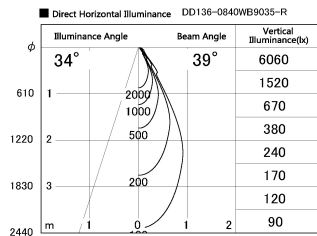

Item no. DD136-0840WB9035-R

Series Name: Cledy versa R-G
(DD136-AG-R)

White Reflector

Installation	Recessed mount
Type	Extra high-efficiency adjustable downlight : Antiglare
Fixture wattage	7.5W
Beam angle	39deg
Color Temp.	3500K
CRI	Ra>90
Luminous	661 lm
Body	Die-cast aluminum alloy
Body finish	N/A
Trim finish	Black
Reflector finish	White
IP Rate	IP20
Light source	COB module
Input Voltage	AC220~240V
Dimming Type	Non-Dimmable
Certificate	CE, CCC
Cut Hole	100mm