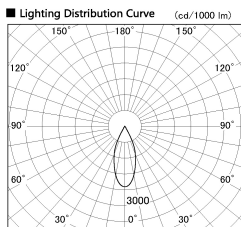

Item no. DD136-0840WB9035-R

Series Name: Cledy versa R-G
(DD136-AG-R)

White Reflector

Installation	Recessed mount
Type	Extra high-efficiency adjustable downlight : Antiglare
Fixture wattage	7.5W
Beam angle	39deg
Color Temp.	3500K
CRI	Ra>90
Luminous	661 lm
Body	Die-cast aluminum alloy
Body finish	N/A
Trim finish	Black
Reflector finish	White
IP Rate	IP20
Light source	COB module
Input Voltage	AC220~240V
Dimming Type	Non-Dimmable
Certificate	CE, CCC
Cut Hole	100mm