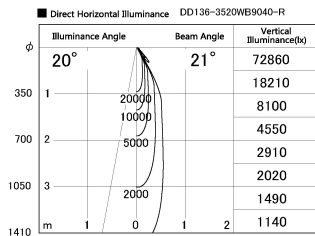

Item no. DD136-3520WB9040-R

Series Name: Cledy versa R-G  
(DD136-AG-R)

White Reflector

Installation	Recessed mount
Type	Extra high-efficiency adjustable downlight : Antiglare
Fixture wattage	36W
Beam angle	21 deg
Color Temp.	4000K
CRI	Ra>90
Luminous	3535 lm
Body	Die-cast aluminum alloy
Body finish	N/A
Trim finish	Black
Reflector finish	White
IP Rate	IP20
Light source	COB module
Input Voltage	AC220~240V
Dimming Type	Non-Dimmable
Certificate	CE, CCC
Cut Hole	150mm