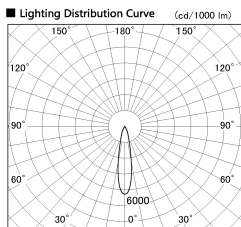

Item no. DD136-3520WB9040-R

Series Name: Cledy versa R-G  
(DD136-AG-R)

White Reflector

Installation	Recessed mount
Type	Extra high-efficiency adjustable downlight : Antiglare
Fixture wattage	36W
Beam angle	21 deg
Color Temp.	4000K
CRI	Ra>90
Luminous	3535 lm
Body	Die-cast aluminum alloy
Body finish	N/A
Trim finish	Black
Reflector finish	White
IP Rate	IP20
Light source	COB module
Input Voltage	AC220~240V
Dimming Type	Non-Dimmable
Certificate	CE, CCC
Cut Hole	150mm