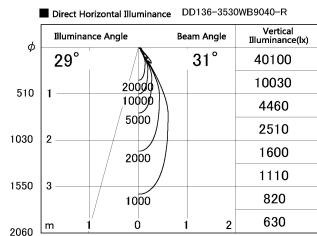

Item no. DD136-3530WB9040-R

Series Name: Cledy versa R-G  
(DD136-AG-R)

White Reflector

Installation	Recessed mount
Type	Extra high-efficiency adjustable downlight : Antiglare
Fixture wattage	36W
Beam angle	31 deg
Color Temp.	4000K
CRI	Ra>90
Luminous	3520 lm
Body	Die-cast aluminum alloy
Body finish	N/A
Trim finish	Black
Reflector finish	White
IP Rate	IP20
Light source	COB module
Input Voltage	AC220~240V
Dimming Type	Non-Dimmable
Certificate	CE, CCC
Cut Hole	150mm