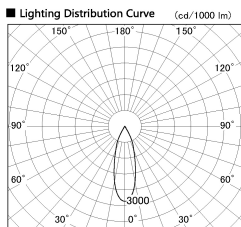

Item no. DD136-3530WB9040-R

Series Name: Cledy versa R-G  
(DD136-AG-R)

White Reflector

Installation	Recessed mount
Type	Extra high-efficiency adjustable downlight : Antiglare
Fixture wattage	36W
Beam angle	31 deg
Color Temp.	4000K
CRI	Ra>90
Luminous	3520 lm
Body	Die-cast aluminum alloy
Body finish	N/A
Trim finish	Black
Reflector finish	White
IP Rate	IP20
Light source	COB module
Input Voltage	AC220~240V
Dimming Type	Non-Dimmable
Certificate	CE, CCC
Cut Hole	150mm