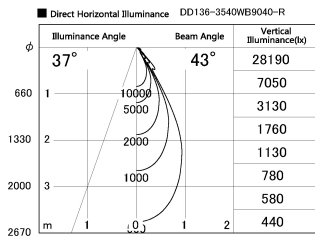

Item no. DD136-3540WB9040-R

Series Name: Cledy versa R-G
(DD136-AG-R)

White Reflector

Installation	Recessed mount
Type	Extra high-efficiency adjustable downlight : Antiglare
Fixture wattage	36W
Beam angle	42 deg
Color Temp.	4000K
CRI	Ra>90
Luminous	3490 lm
Body	Die-cast aluminum alloy
Body finish	N/A
Trim finish	Black
Reflector finish	White
IP Rate	IP20
Light source	COB module
Input Voltage	AC220~240V
Dimming Type	Non-Dimmable
Certificate	CE, CCC
Cut Hole	150mm