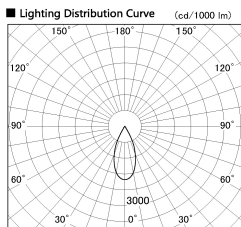

Item no. DD136-3540WB9040-R

Series Name: Cledy versa R-G
(DD136-AG-R)

White Reflector

Installation	Recessed mount
Type	Extra high-efficiency adjustable downlight : Antiglare
Fixture wattage	36W
Beam angle	42 deg
Color Temp.	4000K
CRI	Ra>90
Luminous	3490 lm
Body	Die-cast aluminum alloy
Body finish	N/A
Trim finish	Black
Reflector finish	White
IP Rate	IP20
Light source	COB module
Input Voltage	AC220~240V
Dimming Type	Non-Dimmable
Certificate	CE, CCC
Cut Hole	150mm