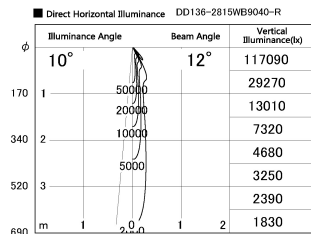

Item no. DD136-2815WB9040-R

Series Name: Cledy versa R-G
(DD136-AG-R)

White Reflector

Installation	Recessed mount
Type	Extra high-efficiency adjustable downlight : Antiglare
Fixture wattage	28W
Beam angle	12 deg
Color Temp.	4000K
CRI	Ra>90
Luminous	2421 lm
Body	Die-cast aluminum alloy
Body finish	N/A
Trim finish	Black
Reflector finish	White
IP Rate	IP20
Light source	COB module
Input Voltage	AC220~240V
Dimming Type	Non-Dimmable
Certificate	CE, CCC
Cut Hole	150mm