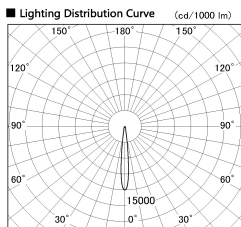

Item no. DD136-2815WB9040-R

Series Name: Cledy versa R-G
(DD136-AG-R)

White Reflector

Installation	Recessed mount
Type	Extra high-efficiency adjustable downlight : Antiglare
Fixture wattage	28W
Beam angle	12 deg
Color Temp.	4000K
CRI	Ra>90
Luminous	2421 lm
Body	Die-cast aluminum alloy
Body finish	N/A
Trim finish	Black
Reflector finish	White
IP Rate	IP20
Light source	COB module
Input Voltage	AC220~240V
Dimming Type	Non-Dimmable
Certificate	CE, CCC
Cut Hole	150mm