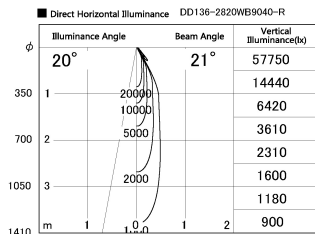

Item no. DD136-2820WB9040-R

Series Name: Cledy versa R-G
(DD136-AG-R)

White Reflector

Installation	Recessed mount
Type	Extra high-efficiency adjustable downlight : Antiglare
Fixture wattage	28W
Beam angle	21 deg
Color Temp.	4000K
CRI	Ra>90
Luminous	2802 lm
Body	Die-cast aluminum alloy
Body finish	N/A
Trim finish	Black
Reflector finish	White
IP Rate	IP20
Light source	COB module
Input Voltage	AC220~240V
Dimming Type	Non-Dimmable
Certificate	CE, CCC
Cut Hole	150mm