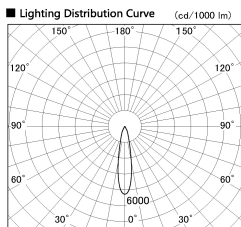

Item no. DD136-2820WB9040-R

Series Name: Cledy versa R-G
(DD136-AG-R)

White Reflector

Installation	Recessed mount
Type	Extra high-efficiency adjustable downlight : Antiglare
Fixture wattage	28W
Beam angle	21 deg
Color Temp.	4000K
CRI	Ra>90
Luminous	2802 lm
Body	Die-cast aluminum alloy
Body finish	N/A
Trim finish	Black
Reflector finish	White
IP Rate	IP20
Light source	COB module
Input Voltage	AC220~240V
Dimming Type	Non-Dimmable
Certificate	CE, CCC
Cut Hole	150mm