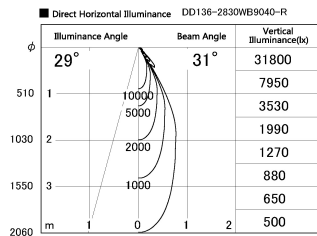

Item no. DD136-2830WB9040-R

Series Name: Cledy versa R-G
(DD136-AG-R)

White Reflector

Installation	Recessed mount
Type	Extra high-efficiency adjustable downlight : Antiglare
Fixture wattage	28W
Beam angle	31 deg
Color Temp.	4000K
CRI	Ra>90
Luminous	2791 lm
Body	Die-cast aluminum alloy
Body finish	N/A
Trim finish	Black
Reflector finish	White
IP Rate	IP20
Light source	COB module
Input Voltage	AC220~240V
Dimming Type	Non-Dimmable
Certificate	CE, CCC
Cut Hole	150mm