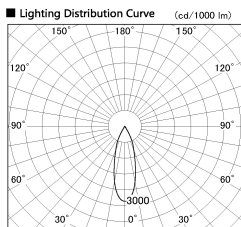

Item no. DD136-2830WB9040-R

Series Name: Cledy versa R-G
(DD136-AG-R)

White Reflector

Installation	Recessed mount
Type	Extra high-efficiency adjustable downlight : Antiglare
Fixture wattage	28W
Beam angle	31 deg
Color Temp.	4000K
CRI	Ra>90
Luminous	2791 lm
Body	Die-cast aluminum alloy
Body finish	N/A
Trim finish	Black
Reflector finish	White
IP Rate	IP20
Light source	COB module
Input Voltage	AC220~240V
Dimming Type	Non-Dimmable
Certificate	CE, CCC
Cut Hole	150mm