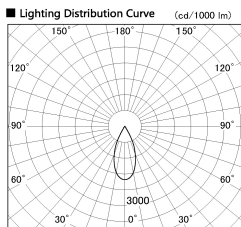

Item no. DD136-2840WB9040-R

Series Name: Cledy versa R-G
(DD136-AG-R)

White Reflector

Installation	Recessed mount
Type	Extra high-efficiency adjustable downlight : Antiglare
Fixture wattage	28W
Beam angle	42 deg
Color Temp.	4000K
CRI	Ra>90
Luminous	2767 lm
Body	Die-cast aluminum alloy
Body finish	N/A
Trim finish	Black
Reflector finish	White
IP Rate	IP20
Light source	COB module
Input Voltage	AC220~240V
Dimming Type	Non-Dimmable
Certificate	CE, CCC
Cut Hole	150mm