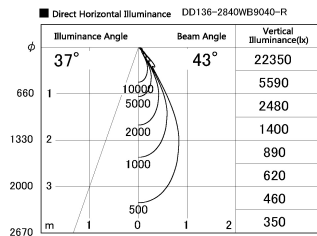

Item no. DD136-2840WB9040-R

Series Name: Cledy versa R-G
(DD136-AG-R)

White Reflector

Installation	Recessed mount
Type	Extra high-efficiency adjustable downlight : Antiglare
Fixture wattage	28W
Beam angle	42 deg
Color Temp.	4000K
CRI	Ra>90
Luminous	2767 lm
Body	Die-cast aluminum alloy
Body finish	N/A
Trim finish	Black
Reflector finish	White
IP Rate	IP20
Light source	COB module
Input Voltage	AC220~240V
Dimming Type	Non-Dimmable
Certificate	CE, CCC
Cut Hole	150mm