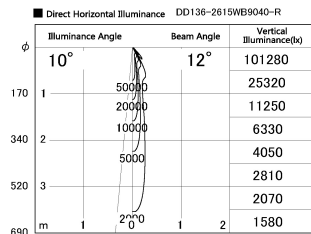

Item no. DD136-2615WB9040-R

Series Name: Cledy versa R-G
(DD136-AG-R)

White Reflector

Installation	Recessed mount
Type	Extra high-efficiency adjustable downlight : Antiglare
Fixture wattage	23W
Beam angle	12 deg
Color Temp.	4000K
CRI	Ra>90
Luminous	2094 lm
Body	Die-cast aluminum alloy
Body finish	N/A
Trim finish	Black
Reflector finish	White
IP Rate	IP20
Light source	COB module
Input Voltage	AC220~240V
Dimming Type	Non-Dimmable
Certificate	CE, CCC
Cut Hole	150mm