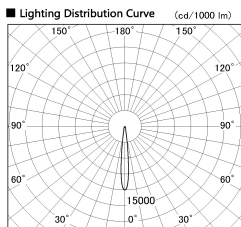

Item no. DD136-2615WB9040-R

Series Name: Cledy versa R-G
(DD136-AG-R)

White Reflector

Installation	Recessed mount
Type	Extra high-efficiency adjustable downlight : Antiglare
Fixture wattage	23W
Beam angle	12 deg
Color Temp.	4000K
CRI	Ra>90
Luminous	2094 lm
Body	Die-cast aluminum alloy
Body finish	N/A
Trim finish	Black
Reflector finish	White
IP Rate	IP20
Light source	COB module
Input Voltage	AC220~240V
Dimming Type	Non-Dimmable
Certificate	CE, CCC
Cut Hole	150mm