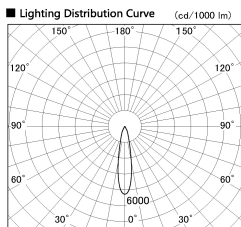

Item no. DD136-2620WB9040-R

Series Name: Cledy versa R-G  
(DD136-AG-R)

White Reflector

Installation	Recessed mount
Type	Extra high-efficiency adjustable downlight : Antiglare
Fixture wattage	23W
Beam angle	21 deg
Color Temp.	4000K
CRI	Ra>90
Luminous	2425 lm
Body	Die-cast aluminum alloy
Body finish	N/A
Trim finish	Black
Reflector finish	White
IP Rate	IP20
Light source	COB module
Input Voltage	AC220~240V
Dimming Type	Non-Dimmable
Certificate	CE, CCC
Cut Hole	150mm