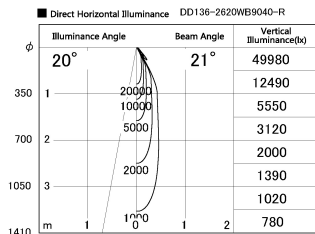

Item no. DD136-2620WB9040-R

Series Name: Cledy versa R-G  
(DD136-AG-R)

White Reflector

Installation	Recessed mount
Type	Extra high-efficiency adjustable downlight : Antiglare
Fixture wattage	23W
Beam angle	21 deg
Color Temp.	4000K
CRI	Ra>90
Luminous	2425 lm
Body	Die-cast aluminum alloy
Body finish	N/A
Trim finish	Black
Reflector finish	White
IP Rate	IP20
Light source	COB module
Input Voltage	AC220~240V
Dimming Type	Non-Dimmable
Certificate	CE, CCC
Cut Hole	150mm