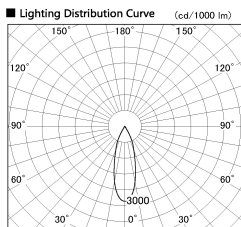

Item no. DD136-2630WB9040-R

Series Name: Cledy versa R-G
(DD136-AG-R)

White Reflector

Installation	Recessed mount
Type	Extra high-efficiency adjustable downlight : Antiglare
Fixture wattage	23W
Beam angle	31 deg
Color Temp.	4000K
CRI	Ra>90
Luminous	2415 lm
Body	Die-cast aluminum alloy
Body finish	N/A
Trim finish	Black
Reflector finish	White
IP Rate	IP20
Light source	COB module
Input Voltage	AC220~240V
Dimming Type	Non-Dimmable
Certificate	CE, CCC
Cut Hole	150mm