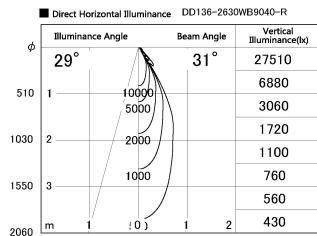

Item no. DD136-2630WB9040-R

Series Name: Cledy versa R-G
(DD136-AG-R)

White Reflector

Installation	Recessed mount
Type	Extra high-efficiency adjustable downlight : Antiglare
Fixture wattage	23W
Beam angle	31 deg
Color Temp.	4000K
CRI	Ra>90
Luminous	2415 lm
Body	Die-cast aluminum alloy
Body finish	N/A
Trim finish	Black
Reflector finish	White
IP Rate	IP20
Light source	COB module
Input Voltage	AC220~240V
Dimming Type	Non-Dimmable
Certificate	CE, CCC
Cut Hole	150mm