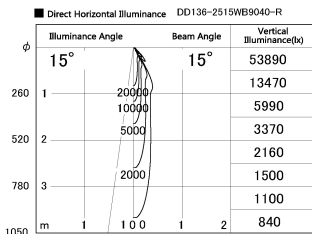

Item no. DD136-2515WB9040-R

Series Name: Cledy versa R-G
(DD136-AG-R)

White Reflector

Installation	Recessed mount
Type	Extra high-efficiency adjustable downlight : Antiglare
Fixture wattage	23W
Beam angle	14 deg
Color Temp.	4000K
CRI	Ra>90
Luminous	1966 lm
Body	Die-cast aluminum alloy
Body finish	N/A
Trim finish	Black
Reflector finish	White
IP Rate	IP20
Light source	COB module
Input Voltage	AC220~240V
Dimming Type	Non-Dimmable
Certificate	CE, CCC
Cut Hole	125mm