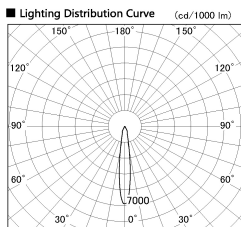

Item no. DD136-2515WB9040-R

Series Name: Cledy versa R-G
(DD136-AG-R)

White Reflector

Installation	Recessed mount
Type	Extra high-efficiency adjustable downlight : Antiglare
Fixture wattage	23W
Beam angle	14 deg
Color Temp.	4000K
CRI	Ra>90
Luminous	1966 lm
Body	Die-cast aluminum alloy
Body finish	N/A
Trim finish	Black
Reflector finish	White
IP Rate	IP20
Light source	COB module
Input Voltage	AC220~240V
Dimming Type	Non-Dimmable
Certificate	CE, CCC
Cut Hole	125mm