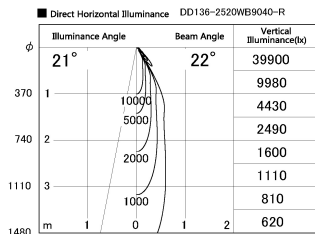

Item no. DD136-2520WB9040-R

Series Name: Cledy versa R-G
(DD136-AG-R)

White Reflector

Installation	Recessed mount
Type	Extra high-efficiency adjustable downlight : Antiglare
Fixture wattage	23W
Beam angle	21 deg
Color Temp.	4000K
CRI	Ra>90
Luminous	2186 lm
Body	Die-cast aluminum alloy
Body finish	N/A
Trim finish	Black
Reflector finish	White
IP Rate	IP20
Light source	COB module
Input Voltage	AC220~240V
Dimming Type	Non-Dimmable
Certificate	CE, CCC
Cut Hole	125mm