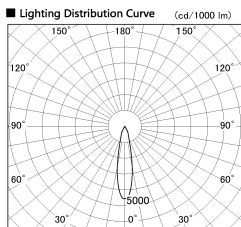

Item no. DD136-2520WB9040-R

Series Name: Cledy versa R-G
(DD136-AG-R)

White Reflector

Installation	Recessed mount
Type	Extra high-efficiency adjustable downlight : Antiglare
Fixture wattage	23W
Beam angle	21 deg
Color Temp.	4000K
CRI	Ra>90
Luminous	2186 lm
Body	Die-cast aluminum alloy
Body finish	N/A
Trim finish	Black
Reflector finish	White
IP Rate	IP20
Light source	COB module
Input Voltage	AC220~240V
Dimming Type	Non-Dimmable
Certificate	CE, CCC
Cut Hole	125mm