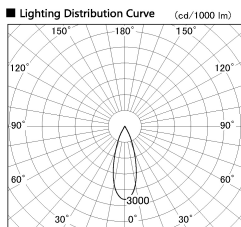

Item no. DD136-2530WB9040-R

Series Name: Cledy versa R-G  
(DD136-AG-R)

White Reflector

Installation	Recessed mount
Type	Extra high-efficiency adjustable downlight : Antiglare
Fixture wattage	23W
Beam angle	32 deg
Color Temp.	4000K
CRI	Ra>90
Luminous	2232 lm
Body	Die-cast aluminum alloy
Body finish	N/A
Trim finish	Black
Reflector finish	White
IP Rate	IP20
Light source	COB module
Input Voltage	AC220~240V
Dimming Type	Non-Dimmable
Certificate	CE, CCC
Cut Hole	125mm