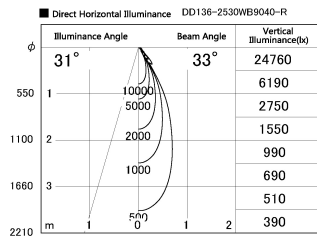

Item no. DD136-2530WB9040-R

Series Name: Cledy versa R-G  
(DD136-AG-R)

White Reflector

Installation	Recessed mount
Type	Extra high-efficiency adjustable downlight : Antiglare
Fixture wattage	23W
Beam angle	32 deg
Color Temp.	4000K
CRI	Ra>90
Luminous	2232 lm
Body	Die-cast aluminum alloy
Body finish	N/A
Trim finish	Black
Reflector finish	White
IP Rate	IP20
Light source	COB module
Input Voltage	AC220~240V
Dimming Type	Non-Dimmable
Certificate	CE, CCC
Cut Hole	125mm