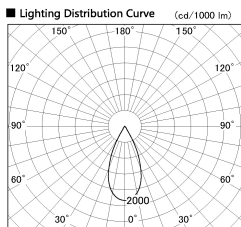

Item no. DD136-2540WB9040-R

Series Name: Cledy versa R-G
(DD136-AG-R)

White Reflector

Installation	Recessed mount
Type	Extra high-efficiency adjustable downlight : Antiglare
Fixture wattage	23W
Beam angle	43 deg
Color Temp.	4000K
CRI	Ra>90
Luminous	2275 lm
Body	Die-cast aluminum alloy
Body finish	N/A
Trim finish	Black
Reflector finish	White
IP Rate	IP20
Light source	COB module
Input Voltage	AC220~240V
Dimming Type	Non-Dimmable
Certificate	CE, CCC
Cut Hole	125mm