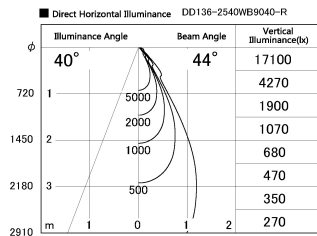

Item no. DD136-2540WB9040-R

Series Name: Cledy versa R-G
(DD136-AG-R)

White Reflector

Installation	Recessed mount
Type	Extra high-efficiency adjustable downlight : Antiglare
Fixture wattage	23W
Beam angle	43 deg
Color Temp.	4000K
CRI	Ra>90
Luminous	2275 lm
Body	Die-cast aluminum alloy
Body finish	N/A
Trim finish	Black
Reflector finish	White
IP Rate	IP20
Light source	COB module
Input Voltage	AC220~240V
Dimming Type	Non-Dimmable
Certificate	CE, CCC
Cut Hole	125mm