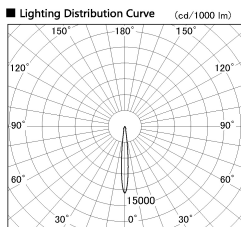

Item no. DD136-2015WB9040-R

Series Name: Cledy versa R-G
(DD136-AG-R)

White Reflector

Installation	Recessed mount
Type	Extra high-efficiency adjustable downlight : Antiglare
Fixture wattage	20W
Beam angle	12 deg
Color Temp.	4000K
CRI	Ra>90
Luminous	1639 lm
Body	Die-cast aluminum alloy
Body finish	N/A
Trim finish	Black
Reflector finish	White
IP Rate	IP20
Light source	COB module
Input Voltage	AC220~240V
Dimming Type	Non-Dimmable
Certificate	CE, CCC
Cut Hole	125mm