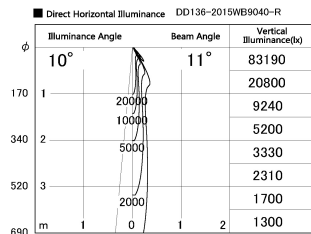

Item no. DD136-2015WB9040-R

Series Name: Cledy versa R-G
(DD136-AG-R)

White Reflector

Installation	Recessed mount
Type	Extra high-efficiency adjustable downlight : Antiglare
Fixture wattage	20W
Beam angle	12 deg
Color Temp.	4000K
CRI	Ra>90
Luminous	1639 lm
Body	Die-cast aluminum alloy
Body finish	N/A
Trim finish	Black
Reflector finish	White
IP Rate	IP20
Light source	COB module
Input Voltage	AC220~240V
Dimming Type	Non-Dimmable
Certificate	CE, CCC
Cut Hole	125mm