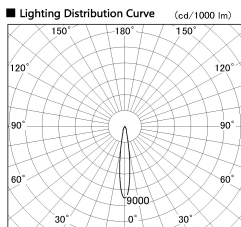

Item no. DD136-2020WB9040-R

Series Name: Cledy versa R-G
(DD136-AG-R)

White Reflector

Installation	Recessed mount
Type	Extra high-efficiency adjustable downlight : Antiglare
Fixture wattage	20W
Beam angle	15 deg
Color Temp.	4000K
CRI	Ra>90
Luminous	1793 lm
Body	Die-cast aluminum alloy
Body finish	N/A
Trim finish	Black
Reflector finish	White
IP Rate	IP20
Light source	COB module
Input Voltage	AC220~240V
Dimming Type	Non-Dimmable
Certificate	CE, CCC
Cut Hole	125mm