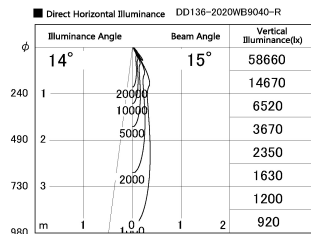

Item no. DD136-2020WB9040-R

Series Name: Cledy versa R-G
(DD136-AG-R)

White Reflector

Installation	Recessed mount
Type	Extra high-efficiency adjustable downlight : Antiglare
Fixture wattage	20W
Beam angle	15 deg
Color Temp.	4000K
CRI	Ra>90
Luminous	1793 lm
Body	Die-cast aluminum alloy
Body finish	N/A
Trim finish	Black
Reflector finish	White
IP Rate	IP20
Light source	COB module
Input Voltage	AC220~240V
Dimming Type	Non-Dimmable
Certificate	CE, CCC
Cut Hole	125mm