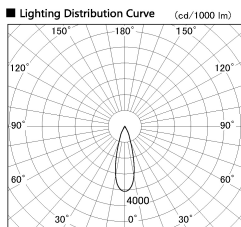

Item no. DD136-2030WB9040-R

Series Name: Cledy versa R-G
(DD136-AG-R)

White Reflector

Installation	Recessed mount
Type	Extra high-efficiency adjustable downlight : Antiglare
Fixture wattage	20W
Beam angle	28 deg
Color Temp.	4000K
CRI	Ra>90
Luminous	1851 lm
Body	Die-cast aluminum alloy
Body finish	N/A
Trim finish	Black
Reflector finish	White
IP Rate	IP20
Light source	COB module
Input Voltage	AC220~240V
Dimming Type	Non-Dimmable
Certificate	CE, CCC
Cut Hole	125mm