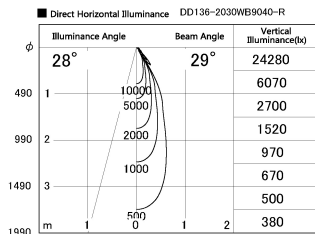

Item no. DD136-2030WB9040-R

Series Name: Cledy versa R-G
(DD136-AG-R)

White Reflector

Installation	Recessed mount
Type	Extra high-efficiency adjustable downlight : Antiglare
Fixture wattage	20W
Beam angle	28 deg
Color Temp.	4000K
CRI	Ra>90
Luminous	1851 lm
Body	Die-cast aluminum alloy
Body finish	N/A
Trim finish	Black
Reflector finish	White
IP Rate	IP20
Light source	COB module
Input Voltage	AC220~240V
Dimming Type	Non-Dimmable
Certificate	CE, CCC
Cut Hole	125mm