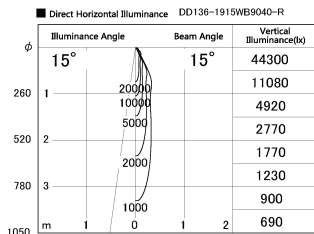

Item no. DD136-1915WB9040-R

Series Name: Cledy versa R-G
(DD136-AG-R)

White Reflector

Installation	Recessed mount
Type	Extra high-efficiency adjustable downlight : Antiglare
Fixture wattage	18.6W
Beam angle	15 deg
Color Temp.	4000K
CRI	Ra>90
Luminous	1466 lm
Body	Die-cast aluminum alloy
Body finish	N/A
Trim finish	Black
Reflector finish	White
IP Rate	IP20
Light source	COB module
Input Voltage	AC220~240V
Dimming Type	Non-Dimmable
Certificate	CE, CCC
Cut Hole	100mm