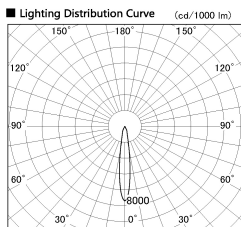

Item no. DD136-1915WB9040-R

Series Name: Cledy versa R-G
(DD136-AG-R)

White Reflector

Installation	Recessed mount
Type	Extra high-efficiency adjustable downlight : Antiglare
Fixture wattage	18.6W
Beam angle	15 deg
Color Temp.	4000K
CRI	Ra>90
Luminous	1466 lm
Body	Die-cast aluminum alloy
Body finish	N/A
Trim finish	Black
Reflector finish	White
IP Rate	IP20
Light source	COB module
Input Voltage	AC220~240V
Dimming Type	Non-Dimmable
Certificate	CE, CCC
Cut Hole	100mm