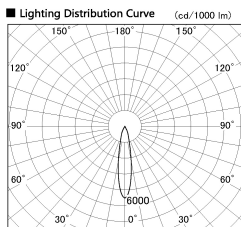

Item no. DD136-1920WB9040-R

Series Name: Cledy versa R-G
(DD136-AG-R)

White Reflector

Installation	Recessed mount
Type	Extra high-efficiency adjustable downlight : Antiglare
Fixture wattage	18.6W
Beam angle	19 deg
Color Temp.	4000K
CRI	Ra>90
Luminous	1527 lm
Body	Die-cast aluminum alloy
Body finish	N/A
Trim finish	Black
Reflector finish	White
IP Rate	IP20
Light source	COB module
Input Voltage	AC220~240V
Dimming Type	Non-Dimmable
Certificate	CE, CCC
Cut Hole	100mm