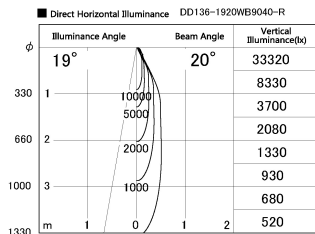

Item no. DD136-1920WB9040-R

Series Name: Cledy versa R-G
(DD136-AG-R)

White Reflector

Installation	Recessed mount
Type	Extra high-efficiency adjustable downlight : Antiglare
Fixture wattage	18.6W
Beam angle	19 deg
Color Temp.	4000K
CRI	Ra>90
Luminous	1527 lm
Body	Die-cast aluminum alloy
Body finish	N/A
Trim finish	Black
Reflector finish	White
IP Rate	IP20
Light source	COB module
Input Voltage	AC220~240V
Dimming Type	Non-Dimmable
Certificate	CE, CCC
Cut Hole	100mm