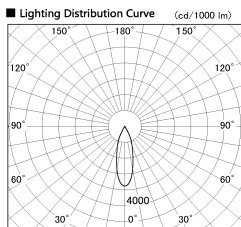

Item no. DD136-1930WB9040-R

Series Name: Cledy versa R-G  
(DD136-AG-R)

White Reflector

Installation	Recessed mount
Type	Extra high-efficiency adjustable downlight : Antiglare
Fixture wattage	18.6W
Beam angle	29 deg
Color Temp.	4000K
CRI	Ra>90
Luminous	1626 lm
Body	Die-cast aluminum alloy
Body finish	N/A
Trim finish	Black
Reflector finish	White
IP Rate	IP20
Light source	COB module
Input Voltage	AC220~240V
Dimming Type	Non-Dimmable
Certificate	CE, CCC
Cut Hole	100mm