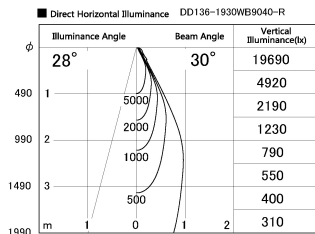

Item no. DD136-1930WB9040-R

Series Name: Cledy versa R-G  
(DD136-AG-R)

White Reflector

Installation	Recessed mount
Type	Extra high-efficiency adjustable downlight : Antiglare
Fixture wattage	18.6W
Beam angle	29 deg
Color Temp.	4000K
CRI	Ra>90
Luminous	1626 lm
Body	Die-cast aluminum alloy
Body finish	N/A
Trim finish	Black
Reflector finish	White
IP Rate	IP20
Light source	COB module
Input Voltage	AC220~240V
Dimming Type	Non-Dimmable
Certificate	CE, CCC
Cut Hole	100mm