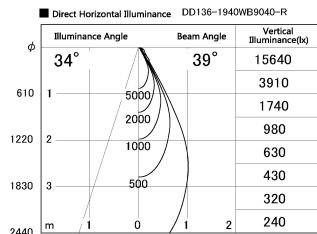

Item no. DD136-1940WB9040-R

Series Name: Cledy versa R-G
(DD136-AG-R)

White Reflector

Installation	Recessed mount
Type	Extra high-efficiency adjustable downlight : Antiglare
Fixture wattage	18.6W
Beam angle	40 deg
Color Temp.	4000K
CRI	Ra>90
Luminous	1658 lm
Body	Die-cast aluminum alloy
Body finish	N/A
Trim finish	Black
Reflector finish	White
IP Rate	IP20
Light source	COB module
Input Voltage	AC220~240V
Dimming Type	Non-Dimmable
Certificate	CE, CCC
Cut Hole	100mm