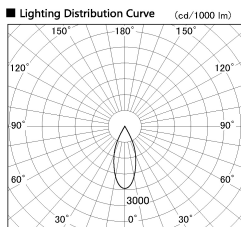

Item no. DD136-1940WB9040-R

Series Name: Cledy versa R-G
(DD136-AG-R)

White Reflector

Installation	Recessed mount
Type	Extra high-efficiency adjustable downlight : Antiglare
Fixture wattage	18.6W
Beam angle	40 deg
Color Temp.	4000K
CRI	Ra>90
Luminous	1658 lm
Body	Die-cast aluminum alloy
Body finish	N/A
Trim finish	Black
Reflector finish	White
IP Rate	IP20
Light source	COB module
Input Voltage	AC220~240V
Dimming Type	Non-Dimmable
Certificate	CE, CCC
Cut Hole	100mm