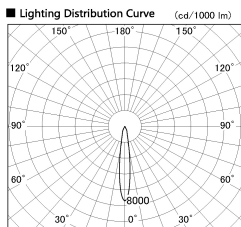

Item no. DD136-1115WB9040-R

Series Name: Cledy versa R-G
(DD136-AG-R)

White Reflector

Installation	Recessed mount
Type	Extra high-efficiency adjustable downlight : Antiglare
Fixture wattage	10.5W
Beam angle	15 deg
Color Temp.	4000K
CRI	Ra>90
Luminous	839 lm
Body	Die-cast aluminum alloy
Body finish	N/A
Trim finish	Black
Reflector finish	White
IP Rate	IP20
Light source	COB module
Input Voltage	AC220~240V
Dimming Type	Non-Dimmable
Certificate	CE, CCC
Cut Hole	100mm