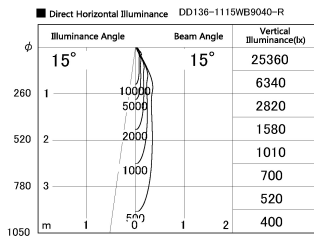

Item no. DD136-1115WB9040-R

Series Name: Cledy versa R-G
(DD136-AG-R)

White Reflector

Installation	Recessed mount
Type	Extra high-efficiency adjustable downlight : Antiglare
Fixture wattage	10.5W
Beam angle	15 deg
Color Temp.	4000K
CRI	Ra>90
Luminous	839 lm
Body	Die-cast aluminum alloy
Body finish	N/A
Trim finish	Black
Reflector finish	White
IP Rate	IP20
Light source	COB module
Input Voltage	AC220~240V
Dimming Type	Non-Dimmable
Certificate	CE, CCC
Cut Hole	100mm